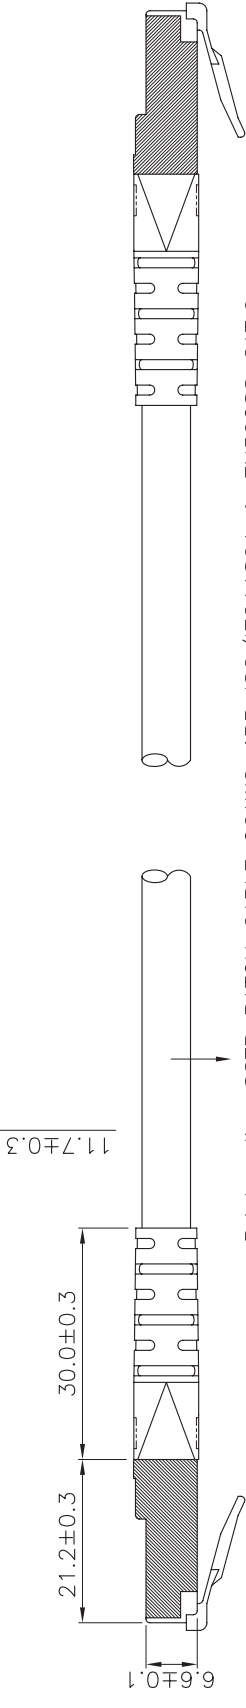

Datenblatt - Fiche technique - Data sheet

**21.15.1395**

ROLINE S/FTP-(PiMF-)Patchkabel Kat.6, 15m, schwarz, 15m

Cordon ROLINE Cat.6 S/FTP (PiMF) noir, 15,0m

ROLINE S/FTP (PiMF) Patch Cord, Cat.6, black, 15.0m

Total length (optional)

Print: roline SSTP PATCH CABLE 26AWG 4PR ISO/IEC11801 & EN50288 CAT.6  
XXXXXXXX-X

Remark#

21.15.0823	1.5m	grey	21.15.1346	2.0m	white
21.15.0824	1.5m	red	21.15.1356	3.0m	white
21.15.0825	1.5m	yellow	21.15.1366	5.0m	white
21.15.0826	1.5m	green	21.15.1376	7.0m	white
21.15.0827	1.5m	blue	21.15.1386	10m	white
21.15.0828	1.5m	black	21.15.1396	15m	white
21.15.0829	1.5m	white	21.15.1406	20m	white
21.15.1316	0.3m	white			
21.15.1326	0.5m	white			
21.15.1336	1.0m	white			

Specification :

Material :

- RJ45 Plug : (JE P/N : P028850)
- 1-1. Housing : Polycarbonate, UL 94V-2, Transparent color.
- 1-2. Contact material : Phosphor Bronze with 50-60 micro-inch Nickel plated.
- 1-3. Contact finished : Min. 50 micro-inch Gold plated on surface contact area.
- 1-4. Shield : Bronze with Nickel plated.
- Molding : PVC.
- Cable :
  - 3-1. Jacket : PVC.
  - 3-2. Conductor : 26 AWG stranded copper.
  - 3-3. Isolation : PE.
  - 3-4. Shield : Aluminum Foil Shielded for Each Pair, Tin Copper Braid.
- Cable structure : S/FTP, 4 twisted pair.

GENERAL TOLERANCE OF DIMENSIONS X.XXX ±0.005 X.XX ±0.05 X.X ±0.1	DRAWING	10.JAN.2011	Abby
	CHECK	10.JAN.2011	Maer
	APPROVAL	10.JAN.2011	YTY
SCALE	1/1 (A4)	UNIT	mm
DRAWING NO. SCAEAXX017XXXXXE1201(SA1)	DATE	NAME	ITEM NO.:SCAEAXX017XXXXXE1201
	DRAWING CLASSIFICATION		DES.: C6 S/FTP Patch Cord
DRAWING CLASSIFICATION		S	SHEET 1 OF 1